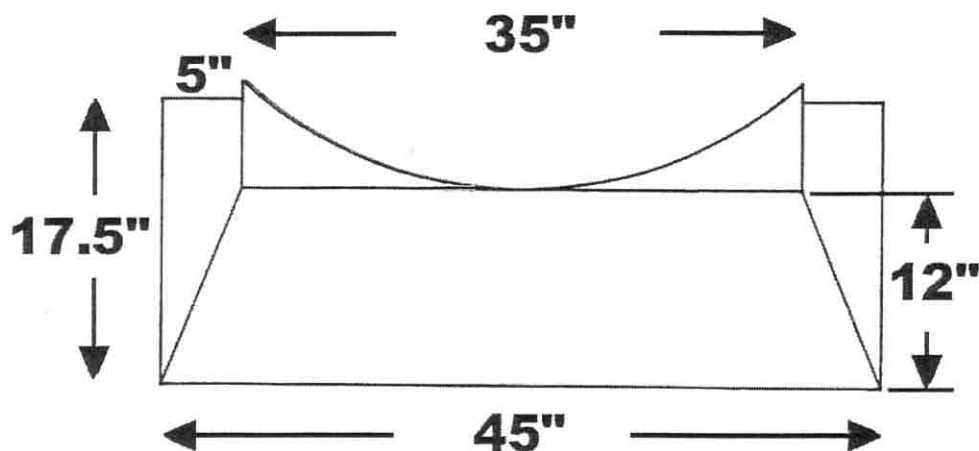

ESECO - *Speedmatic*®

Revolving Darkroom Door

Threshold Set for 2w54

Cat.# 9031

***Meets ADA Requirements For Handicapped Access**

- 1. Free Standing**
- 2. Easy Cleaning**
- 3. Non-slip Surface**
- 4. No Installation**

Base Material: Reinforced ABS Plastic Shell

Color : Safety Yellow

Top : Strips of Black Anti-skid

One ESECO Road / Cushing, Oklahoma 74023
(918) 225-1266 / info@eseco-speedmaster.com