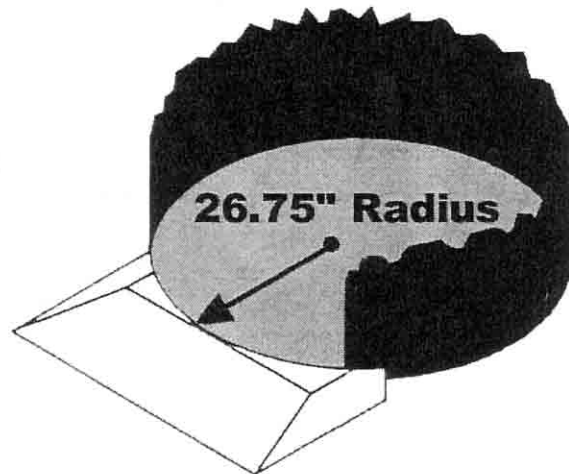

ESECO - *Speedmatic*®

Revolving Darkroom Door

Threshold Set for 2w54

Cat.# 9031

***Meets ADA Requirements For Handicapped Access**

- 1. Free Standing**
- 2. Easy Cleaning**
- 3. Non-slip Surface**
- 4. No Installation**

Base Material: Reinforced ABS Plastic Shell

Color : Safety Yellow

Top : Strips of Black Anti-skid

One ESECO Road / Cushing, Oklahoma 74023
(918) 225-1266 / info@eseco-speedmaster.com